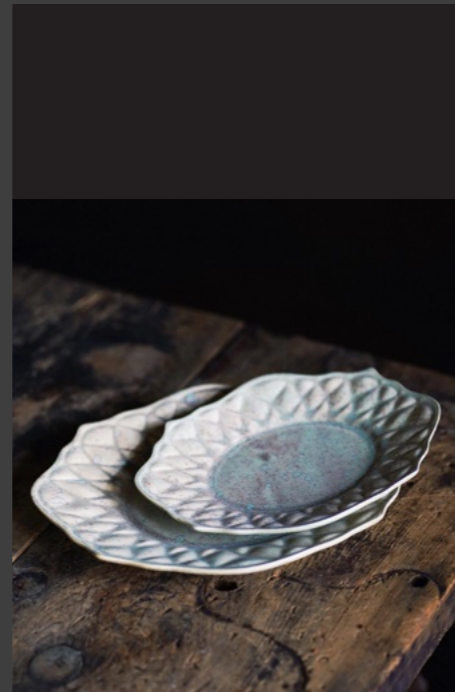

Photo artwork color: alchemia, vitor, albus

CUSHION PLATE

Shape No: CP

Price of size M: 5,500 yen

Price of size L: 7,700yen

Size M: Outside Rim Approximately 190mm x 240mm

Inside Rim Approximately 105mm x 130mm   Height 350mm

Size L: Outside Rim Approximately 235x300mm

Inside Rim Approximately 130x165 mm   Height 350 mm

Microwave: ○ Dishwasher: △ Oven: ×   Gift box: Not available