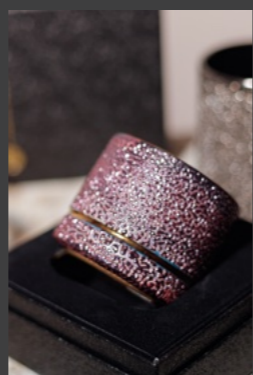

Jewel series: 33,000 yen