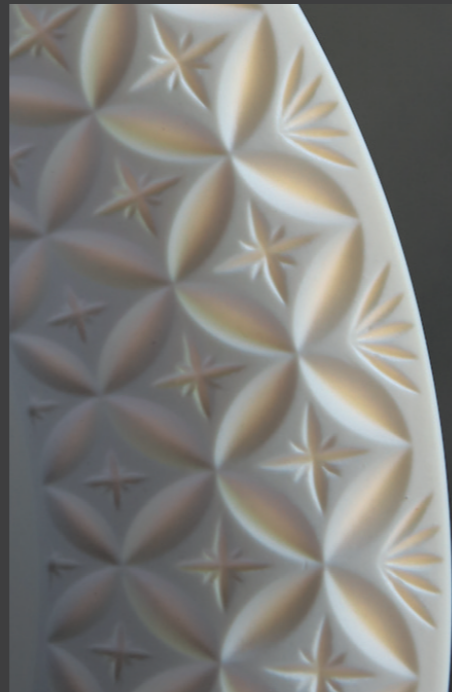

gift box: available +1,000yen →p.8

HINOMIYA KIRIKO SOUP BOWL

Item No. HSB

Price: 7,000yen

Size : 約リム外Φ160mm リム中Φ75mm 高さ 25mm

microwave: ○ dishwasher: ○ oven: ○

gift box: available +1,000yen →p.8

HINOMIYA KIRIKO PASTA PLATE